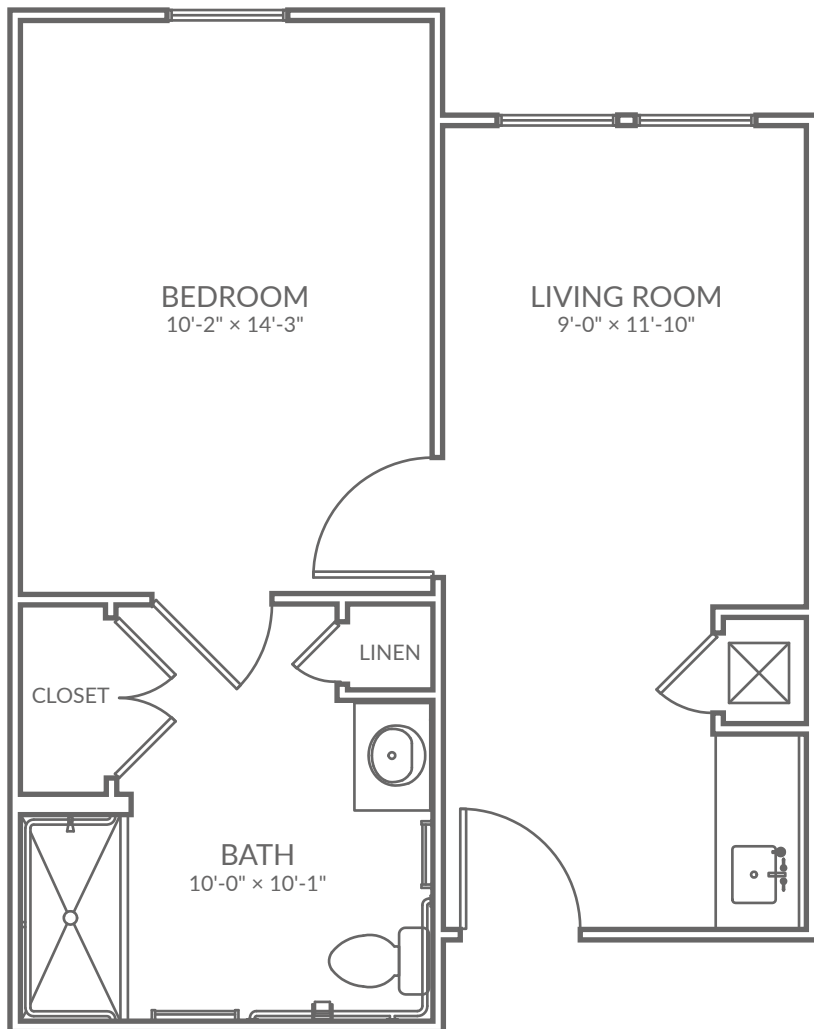

Village ON THE Park

Onion Creek

11300 Farrah Lane | Austin, TX 78748 | Telephone 512.280.5500

The Austin

468 Sq. Ft.

Actual floor plan layouts and square footage may vary.