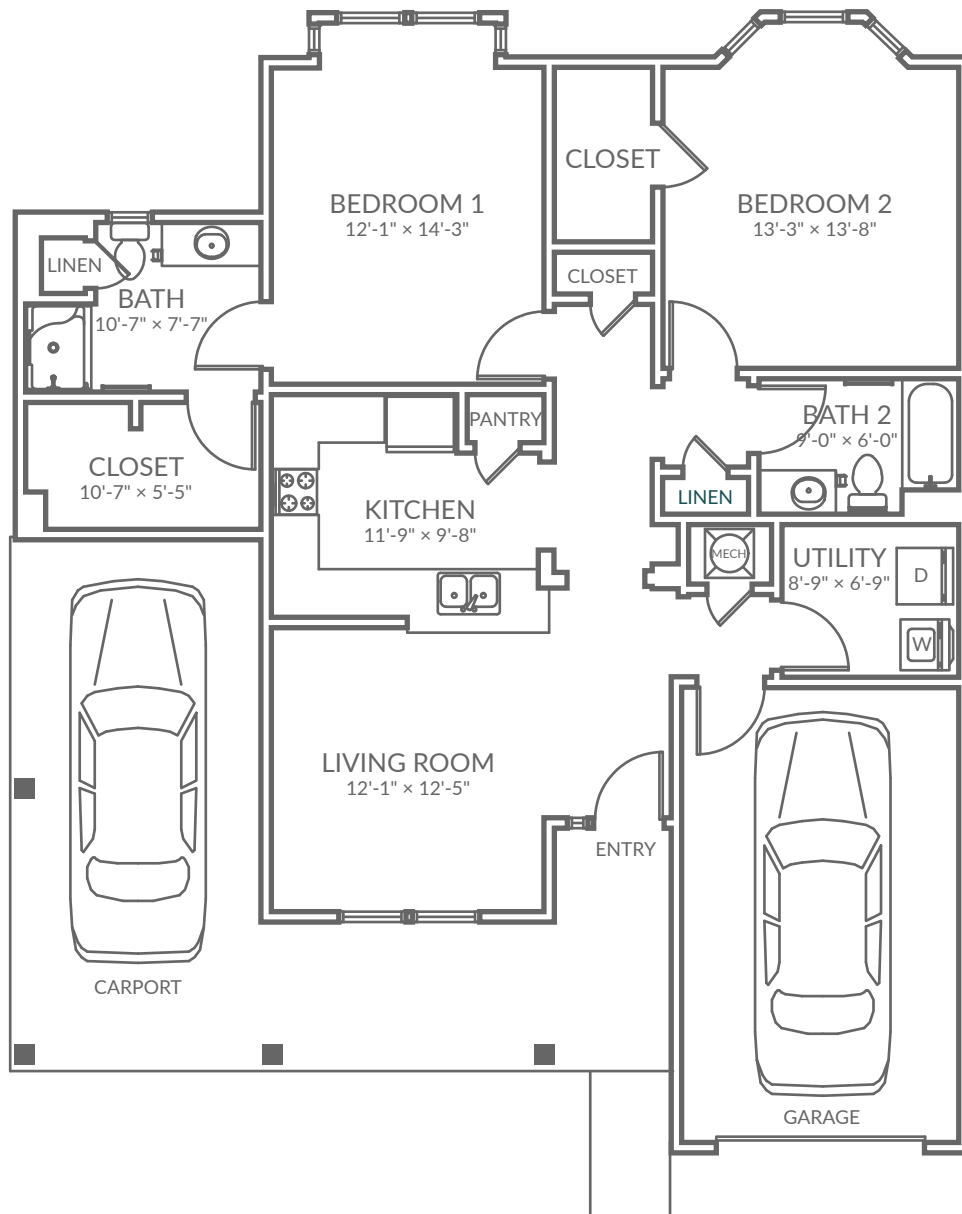

Village ON THE Park

Onion Creek

11300 Farrah Lane | Austin, TX 78748 | Telephone 512.280.5500

The Capital

1221 Sq. Ft.

Actual floor plan layouts and square footage may vary.